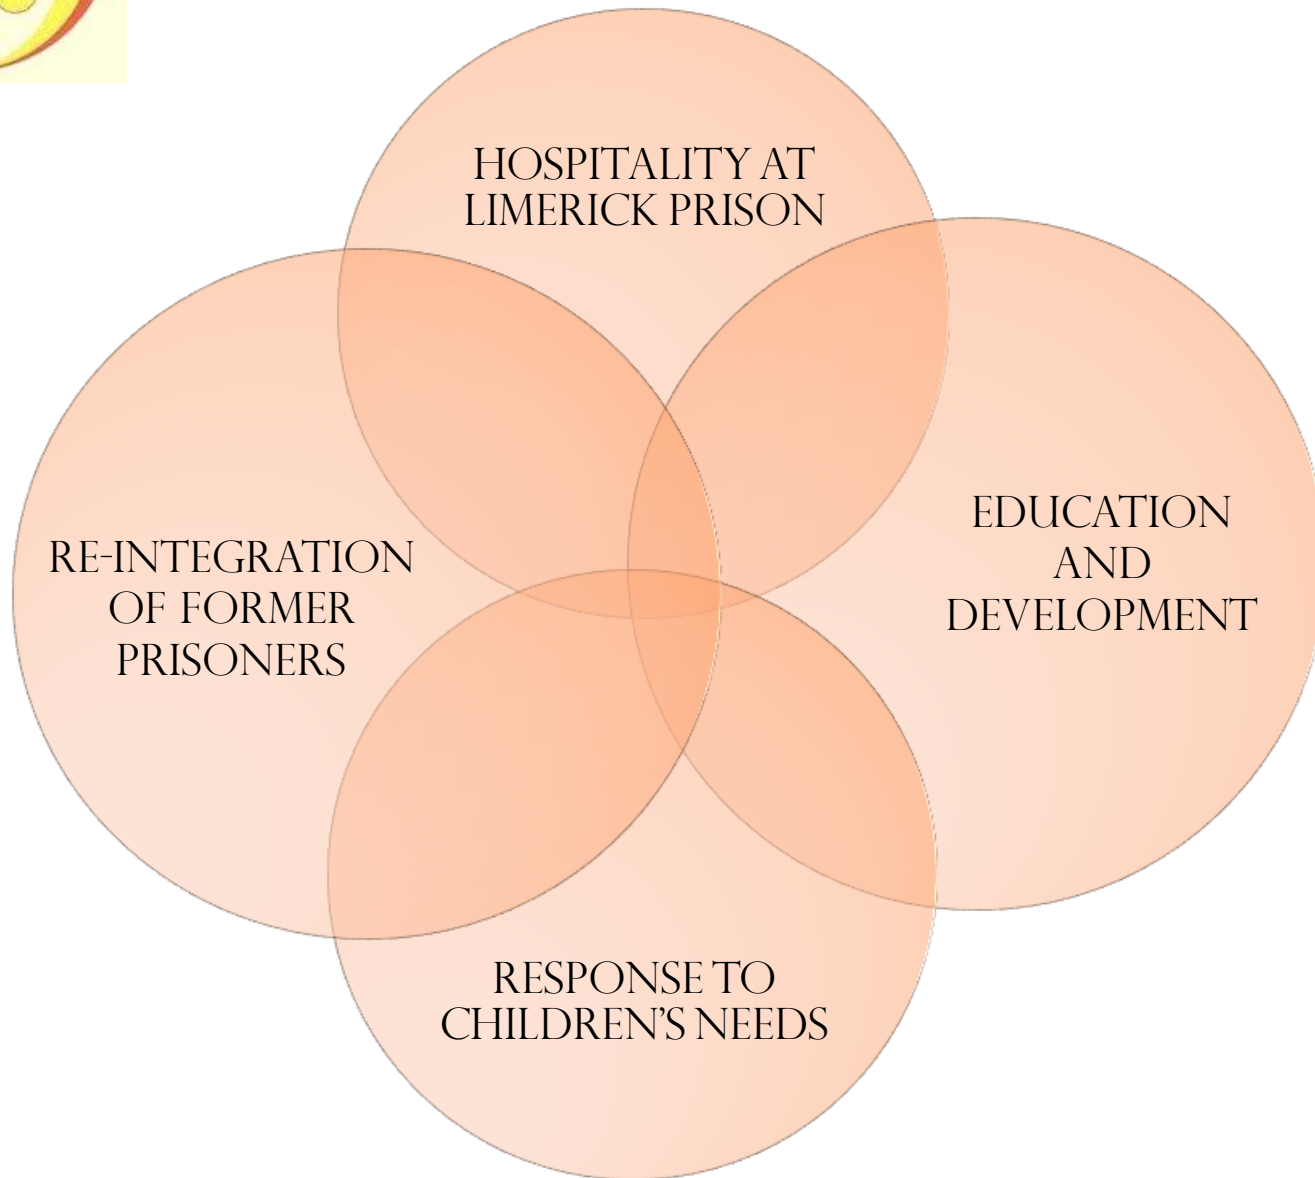

## OUTLINE

1. WHAT IS THE BEDFORD FAMILY PROJECT?
2. OUR WORK
3. MY TASKS
4. MY EXPERIENCE IN IRELAND

FRANCISCAN HALL  
LR BEDORF ROW  
LIMERICK

## WHAT IS THE BEDFORD FAMILY PROJECT?

-VOLUNTARY  
GROUP

-ESTABLISHED  
IN 1999

-WORKING  
WITH OTHER  
GROUPS,  
VOLUNTARY  
AND  
COMMUNITY  
BASED

# MY TASKS

ANSWER THE PHONE

JOIN DIFFERENT GROUPS

TAKE PART IN THE WORK AT  
THE HOSPITALITY CENTRE IN  
LIMERICK PRISON

BECOME FAMILIAR WITH  
THIS TYPE OF WORK